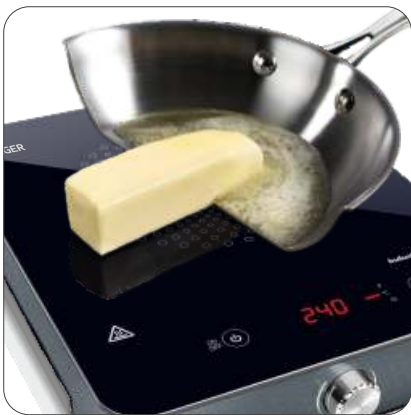

Food residues do not burn on the plate

Os resíduos alimentares não se queimam na placa
Los residuos de alimentos no se queman en la placa
Les résidus alimentaires ne brûlent pas sur la plaque