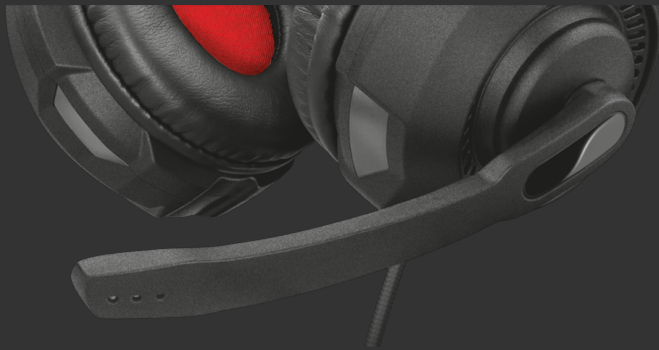

**#22450**

Auscultadores para jogos

Auscultadores circum-aurais para jogos, com microfone dobrável e banda ajustável à cabeça

Características principais

- Conchas circum-aurais macias e confortáveis
- Som potente
- Microfone dobrável e banda ajustável à cabeça
- Telecomando em linha com controlo de volume e silenciador do microfone
- Cabo de 2 m para consolas
- Cabo de extensão de 20 cm para PC/Portátil

**OVER-EAR
DESIGN****40
MM****SPEAKER
UNITS****FOLD-AWAY
MICROPHONE****PLUGS INTO
CONTROLLER**

PC LAPTOP PS5™ / PS4™ XBOX SERIES X™ SWITCH™ MOBILE

Over-ear gaming headset

This over-ear gaming headset with foldable microphone and adjustable headband will suit all your gaming needs perfectly. Whether you choose to play on PC, laptop, PS4, Xbox One or Switch, you are on your way to sounding victories!

Communicate effectively

The Ravu headset features a foldable microphone with an omnidirectional recording pattern. It picks up your voice easily while talking to friends. You can bend the microphone into any position that is best for you. Not a word will be missed while talking to your teammates! With the in-line remote, you can adjust the volume as well as mute the microphone when in need of some peace and quiet.

Long lasting comfort

The Ravu is designed for long and intense gaming sessions with its comfortable over-ear pads. These help to cancel any noise when you are playing a battle against or with your friends.