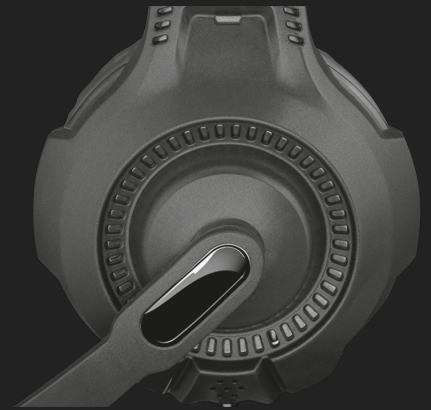

**OVER-EAR
DESIGN****40
MM****SPEAKER
UNITS****FOLD-AWAY
MICROPHONE****PLUGS INTO
CONTROLLER**

PC LAPTOP PS5™ / PS4™ XBOX SERIES X™ SWITCH™ MOBILE

Over-ear gaming headset

This over-ear gaming headset with foldable microphone and adjustable headband will suit all your gaming needs perfectly. Whether you choose to play on PC, laptop, PS4, Xbox One or Switch, you are on your way to sounding victories!

Be in control

The 40mm driver units give you the sound you are looking for. Connect the 2-meter cable with 3.5mm jack plug to your console or connect the extension cable for optimal use with your PC or laptop. Start listening to the sounds of triumph!

Communicate effectively

The Ravu headset features a foldable microphone with an omnidirectional recording pattern. It picks up your voice easily while talking to friends. You can bend the microphone into any position that is best for you. Not a word will be missed while talking to your teammates! With the in-line remote, you can adjust the volume as well as mute the microphone when in need of some peace and quiet.

Long lasting comfort

The Ravu is designed for long and intense gaming sessions with its comfortable over-ear pads. These help to cancel any noise when you are playing a battle against or with your friends.